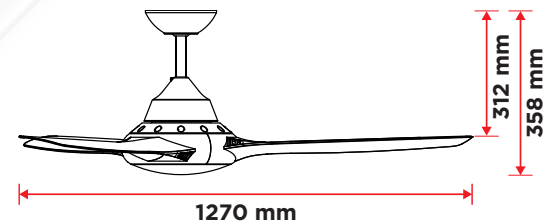

EVO II

50" CURVACEOUS BLADES WITH LIGHT

SPECIFICATIONS	50" 3 BLADE ABS CEILING FAN WITH 18W CCT LIGHT		
BLADE MATERIAL	3 BLADES ABS		
MOTOR SIZE	172*14MM		
POWER INPUT	220-240V AC 50Hz		
MOTOR WATTAGE	75W AC		
RPM	HIGH	MED	LOW
	236	178	132
AIRFLOW (M³/MIN)	HIGH	MED	LOW
	195	132	90
BLADE PITCH	10.5°		
LED WATTAGE	18W		
COLOUR TEMP	3000K	4000K	5000K
LUMEN	1120	1330	1230

ACCESSORIES AVAILABLE

- Remote control
- Extension rods 900mm & 1500mm

EVOII50LED1BK
BLACK

EVOII50LED1WH
WHITE