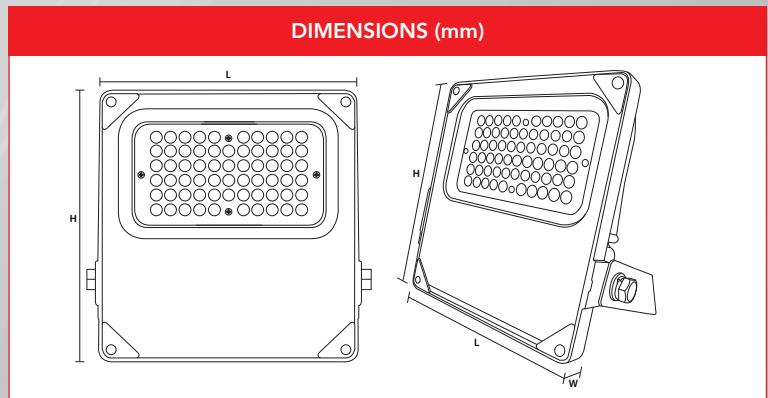

NEW

TRADE\$AVE

50W LED Floodlight

Features

- Aluminium housing powder coated black
- Tempered glass lens & polycarbonate cover
- Slim body design
- Constant current driver
- Surge protected 6kV Line-Line, 10kV Line-Earth
- High efficiency SMD chip 145Lm/w
- Operating temp: -30°C to +50°C
- IP66 rated at IK08 impact resistance

Includes

- Prewired 1.5m 3 core cable

CERTIFICATION	IP RATING	DALI DIMMABLE
PROTECTION	IK RATING	BOX CTN QTY
	 1.7kg @ 300mm	1 1

Part No.	Voltage AC	Watt	PF	CCT	Ra	Lumens	Beam Angle	Lifetime hrs	Fitting Colour	Dimensions (L x W x H)mm	Weight
TSFL50W	200-240V	50W	0.95	5000K	70	7,250	120	63,000	Black	228 x 55 x 276	1.8kg